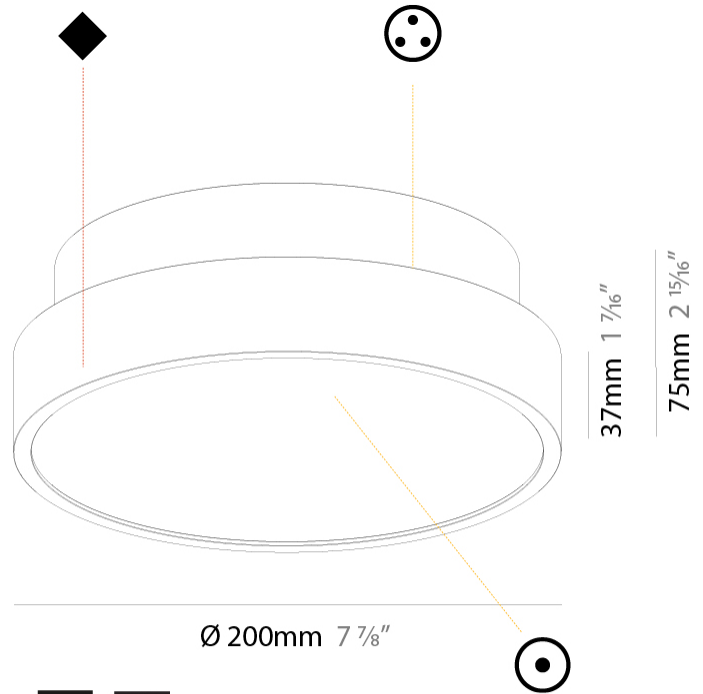

GENERAL

Series: Sign Diva
Subseries: Sign Diva
Partner: Prolicht
Division: Architectural
Installation: Surface
Product Type: Ceiling Surface
Mounting Location: Ceiling
Light Distribution: Direct / Indirect

PHYSICAL

Shape: Round
Diameter (mm): 200
Diameter (in): 7 7/8
Height (mm): 75
Height (in): 2 15/16
Weight (kg): 1.12
Weight (lbs): 2.469

Diffuser: [Direct - PMMA - Opal/Micro-Prism/Sparkling Secret/Vintage Industrial with Shine Ring / Indirect - White/Yellow/Orange/Red/Blue/Green](#)

Fixture Finish: [SSR / BKV / CWI / CRY / HAB / UFT / ITA / RUA / FTG / MYG / LOD / PUS / FRO / FUP / KIA / POP / BLS / SPG / MEY / GOH / CHC / COM / ABZ / JAG / OBR / MOS / ROR](#)

Fixture Material: [PMMA / Extruded Aluminum / Steel](#)

ELECTRICAL

Lamp Type: LED (Zhaga Standard)
Input Wattage (W): 12.1
Total Output Wattage (W): 11
Dimming: Tri-Mode (Non-Dimming and Phase Dimming (120Vac only) and 0-10V Dimming)
Driver Included: Yes
Driver Location: Integrated
Driver Type: Constant Current - Universal
Driver Class: Class 2
Input Voltage (V): 120 - 277
Constant Current (MA): 350

LED

Color Temperature (°K): 3000 / 3500 / 4000
Max. Delivered Lumen (lm): 1100 / 1117 / 1140
CRI: >90 CRI
Lamp Life (hrs): 50000

OPTICAL

RATINGS AND CERTIFICATIONS

Certified By: Certified for North American Standards
IP rating: IP20