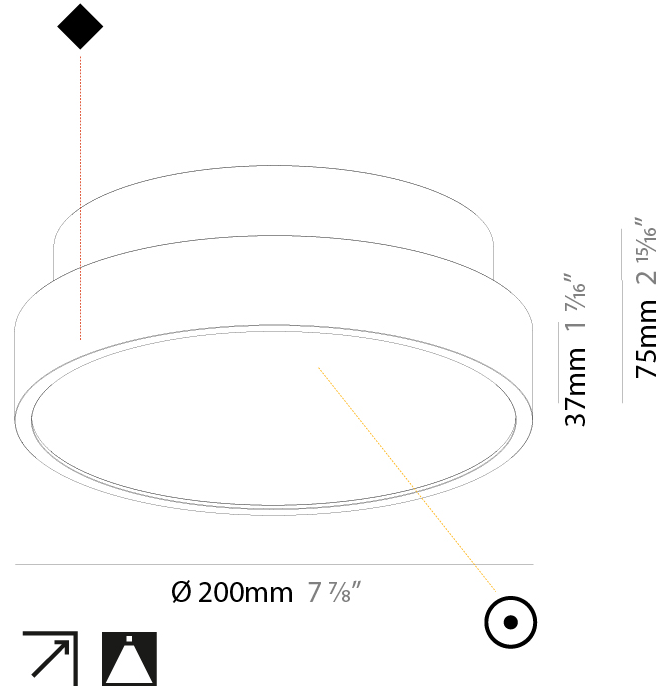

PROJECT	_____
TYPE	_____
SPECIFIER	_____
QUANTITY	_____
DATE	_____

SIGN DIVA SURFACE

A3D090- : A3D090-DP-30K-25-35

base number

1. To build a product code in our configurator select the specify button on the base model # product page
2. To build a manual product code on this datasheet choose from the options listed below in blue font and add the suffix to the base model #

GENERAL

Series: Sign Diva
Subseries: Sign Diva
Partner: Prolicht
Division: Architectural
Installation: Surface
Product Type: Ceiling Surface
Mounting Location: Ceiling
Light Distribution: Direct

PHYSICAL

Shape: Round
Diameter (mm): 200
Diameter (in): 7 7/8
Height (mm): 75
Height (in): 2 15/16
Weight (kg): 1.122
Weight (lbs): 2.474
Fixture Material: PMMA / Extruded Aluminum / Steel

ELECTRICAL

Lamp Type: LED (Zhaga Standard)
Input Wattage (W): 12.1
Total Output Wattage (W): 11
Dimming: Phase Dimming (120Vac Only)
Driver Included: Yes
Driver Location: Integrated
Driver Class: Class 2
Input Voltage (V): 120
Constant Current (MA): 350

LED

Color Temperature (°K): 3000
Max. Delivered Lumen (lm): 1040
CRI: >92 CRI
Lamp Life (hrs): 50000

OPTICAL

RATINGS AND CERTIFICATIONS

Certified By: Certified for North American Standards
IP rating: IP20