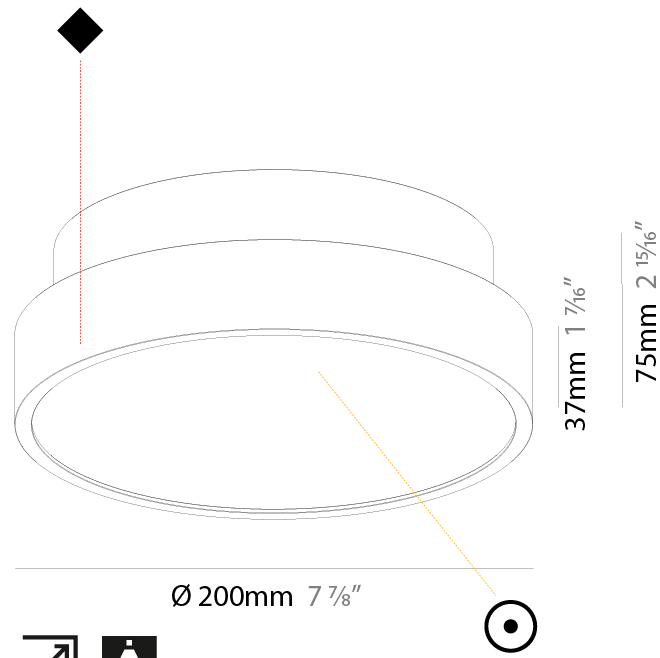

PHYSICAL

Shape: Round
Diameter (mm): 200
Diameter (in): 7 7/8
Height (mm): 75
Height (in): 2 15/16
Weight (kg): 1.12
Weight (lbs): 2.469

Diffuser: [Direct - PMMA - Opal/Micro-Prism/Sparkling Secret/Vintage Industrial with Shine Ring / Indirect - White/Yellow/Orange/Red/Blue/Green](#)

Shape: Round
Diameter (mm): 200
Diameter (in): 7 7/8
Height (mm): 75
Height (in): 2 15/16
Weight (kg): 1.122
Weight (lbs): 2.474
Diffuser: PMMA - Opal/Micro-Prism/Sparkling Secret/Vintage Industrial with Shine Ring
Fixture Finish: SSR / BKV / CWI / CRY / HAB / UFT / ITA / RUA / FTG / MYG / LOD / PUS / FRO / FUP / KIA / POP / BLS / SPG / MEY / GOH / CHC / COM / ABZ / JAG / OBR / MOS / ROR
Fixture Material: PMMA / Extruded Aluminum / Steel

LED

Color Temperature (°K): 3000 / 3500 / 4000
Max. Delivered Lumen (lm): 1040 / 1058 / 1080
CRI: >90 CRI
Lamp Life (hrs): 50000

OPTICAL

RATINGS AND CERTIFICATIONS

Certified By: Certified for North American Standards
IP rating: IP20

PHYSICAL

Shape: Round
 Diameter (mm): 200
 Diameter (in): 7 7/8
 Height (mm): 75
 Height (in): 2 15/16
 Weight (kg): 1.122
 Weight (lbs): 2.474
 Fixture Material: PMMA / Extruded Aluminum / Steel

ELECTRICAL